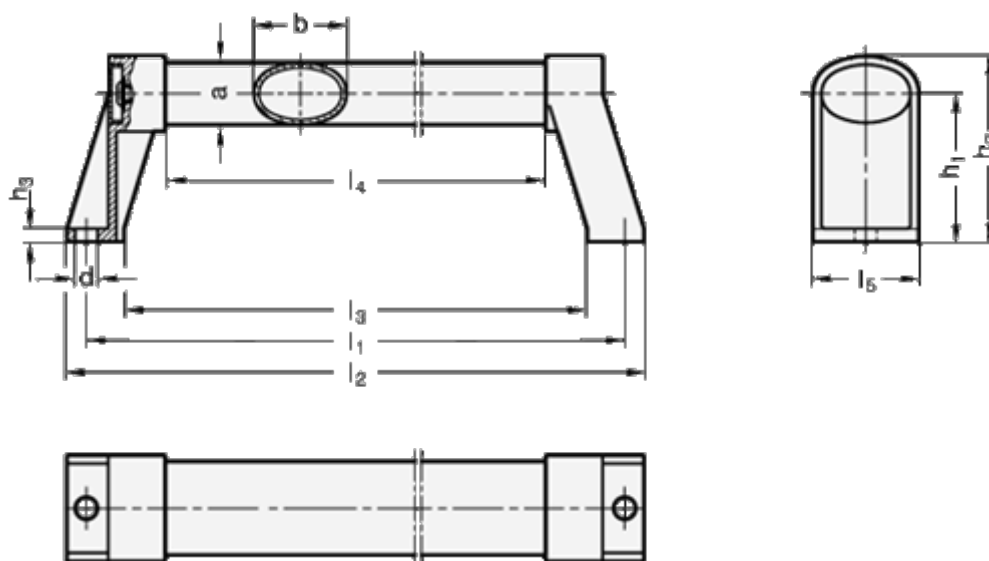

Data Sheet

Article number: 20334136800SW

Description: E+G Oval tubular handle
GN 334.1-36-800-SW

Measures

a = 24	l3 = 771
b = 36	l4 = 739
d = 8.5	l5 = 41
h1 = 57	
h2 = 72	
h3 = 5	
l1 = 800	
l2 = 815	